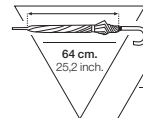

Paraguas Umbrellas

PA 005

PA 060