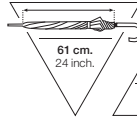

Paraguas Umbrellas

PA 005

PA 060